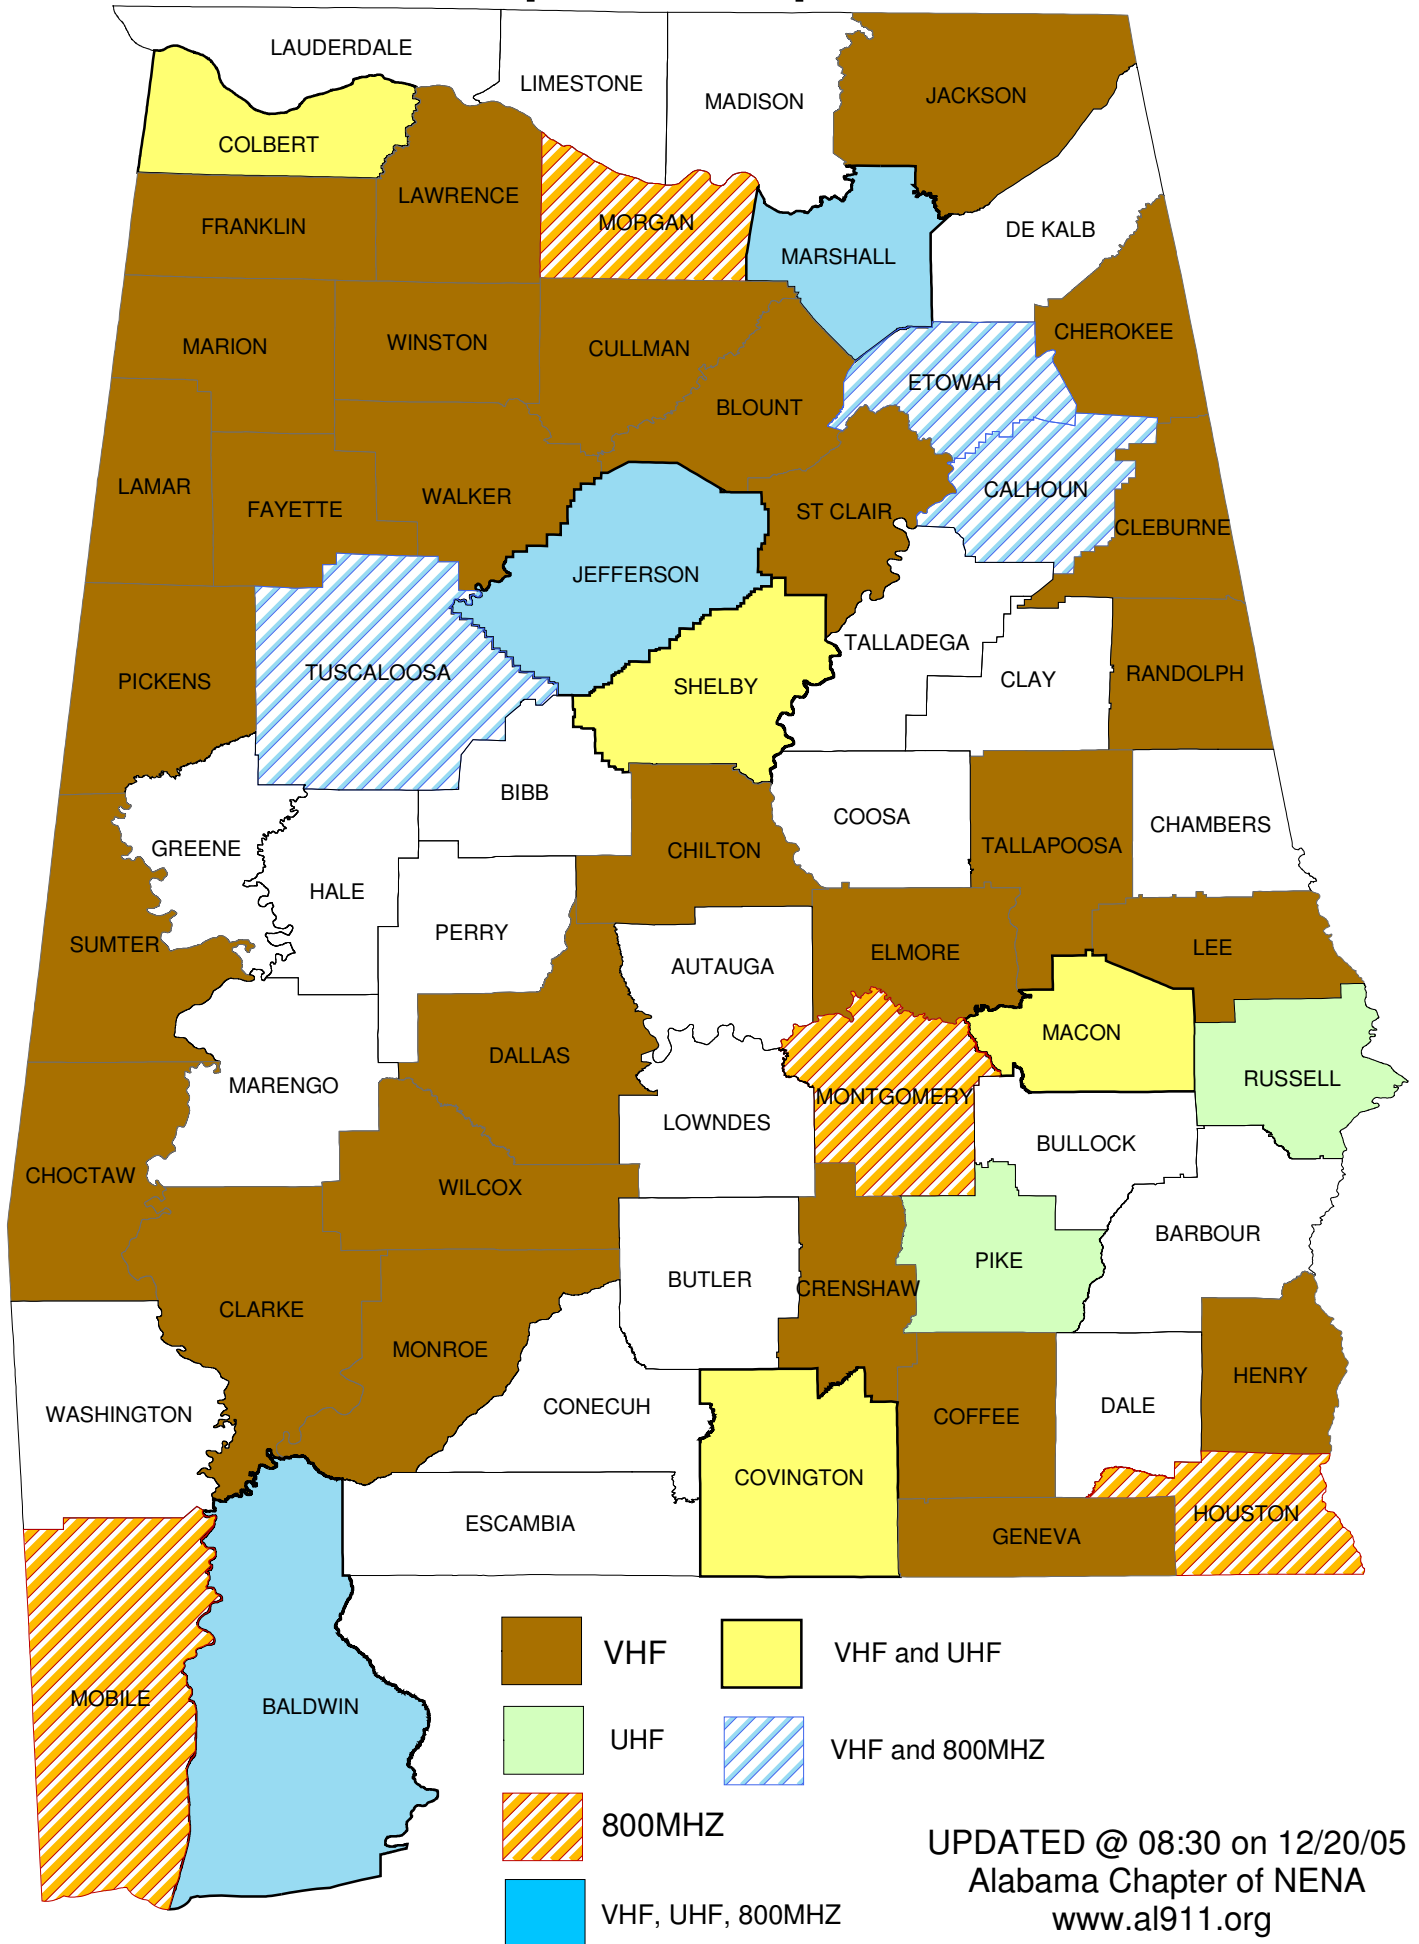

Police Dispatch Frequencies

UPDATED @ 08:30 on 12/20/05
 Alabama Chapter of NENA
www.al911.org