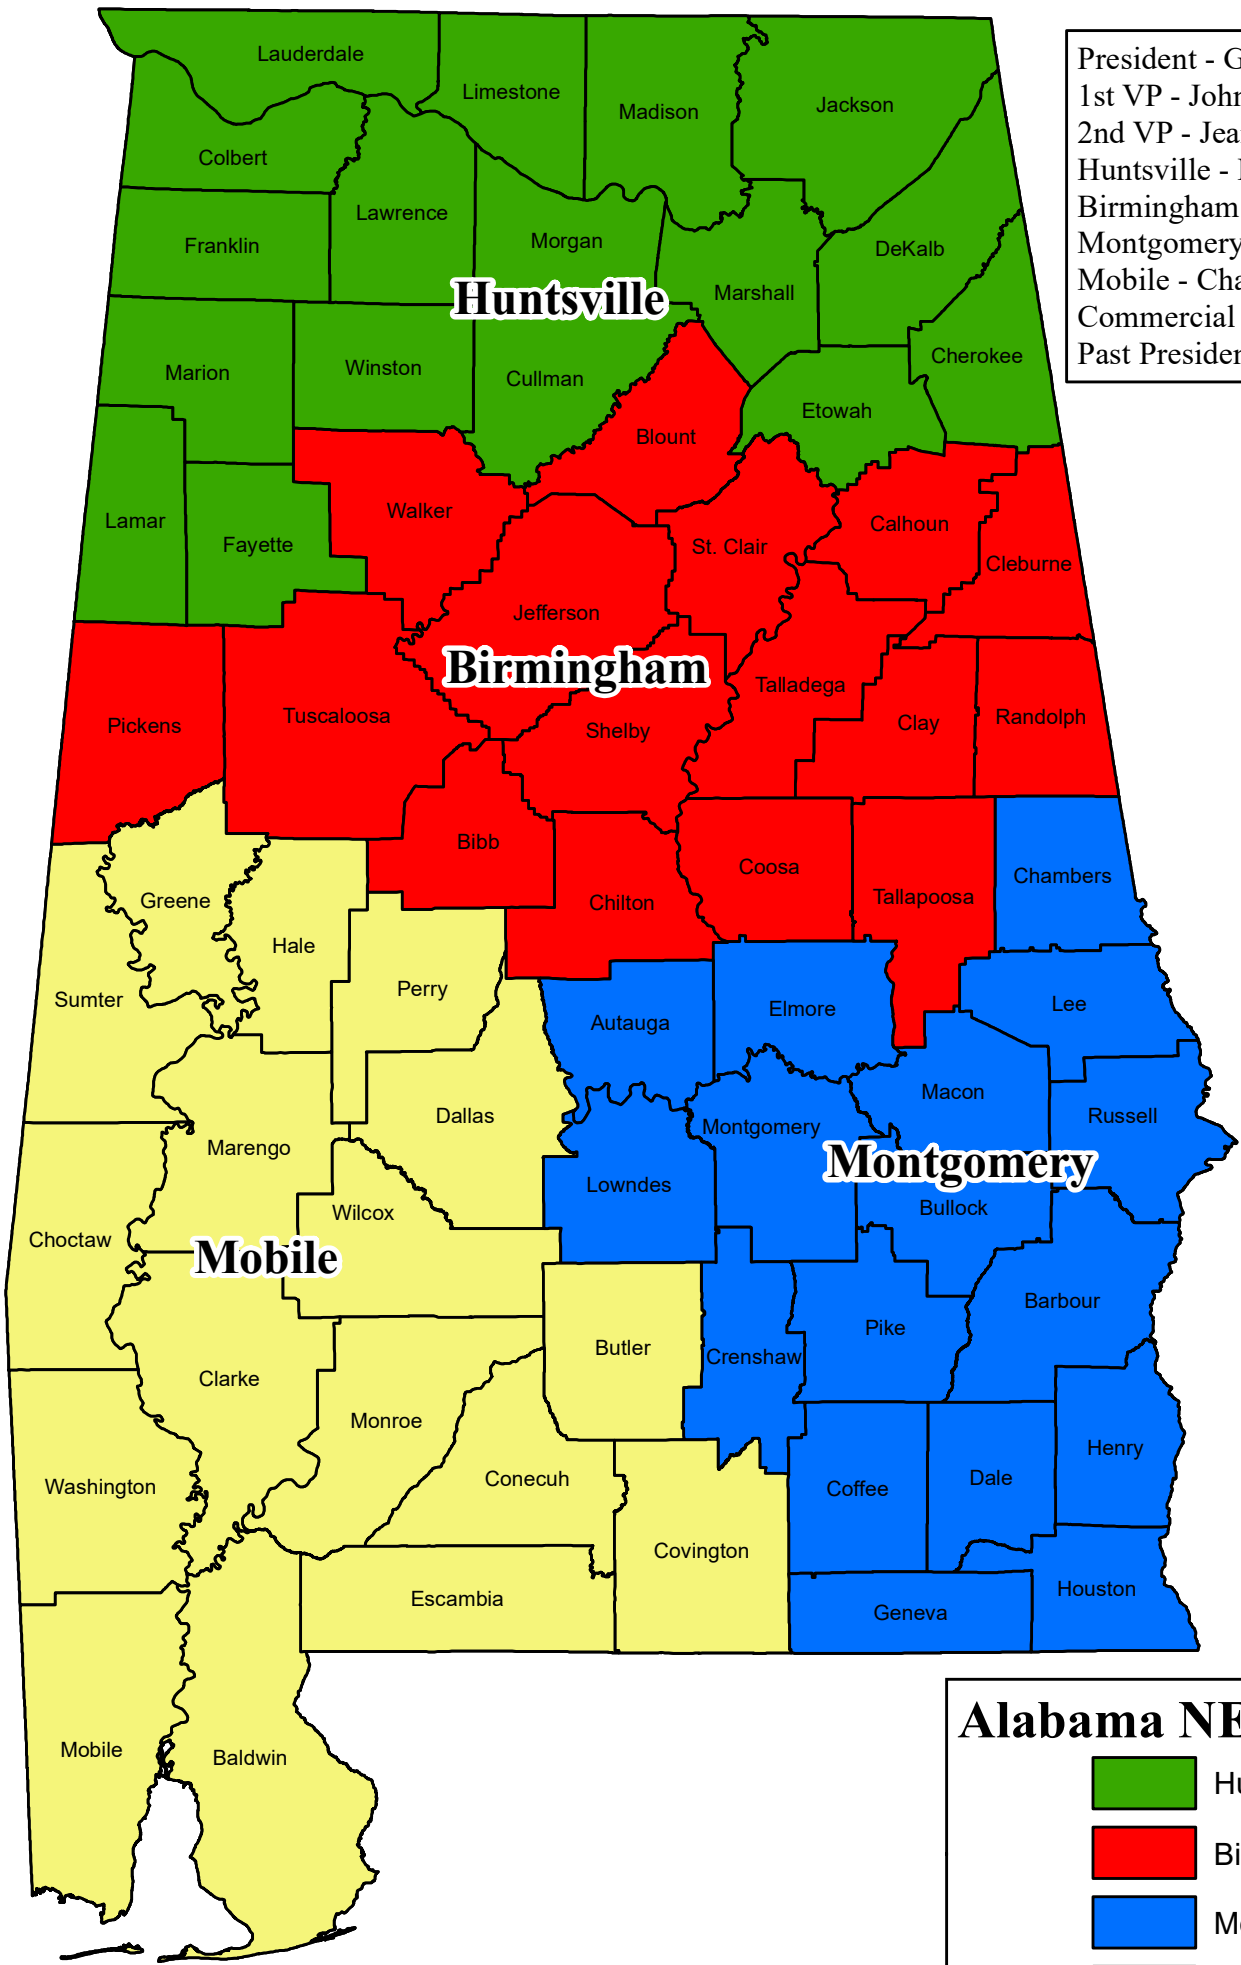

President - Greg Silas
 1st VP - Johnny Hart
 2nd VP - Jeanie Pharis
 Huntsville - Michael Smith
 Birmingham - Alan Campbell
 Montgomery - Clarence Blue
 Mobile - Charlie McNichols
 Commercial - Lee Moore
 Past President - Brandon Wallace

Alabama NENA Regions

- Huntsville
- Birmingham
- Montgomery
- Mobile